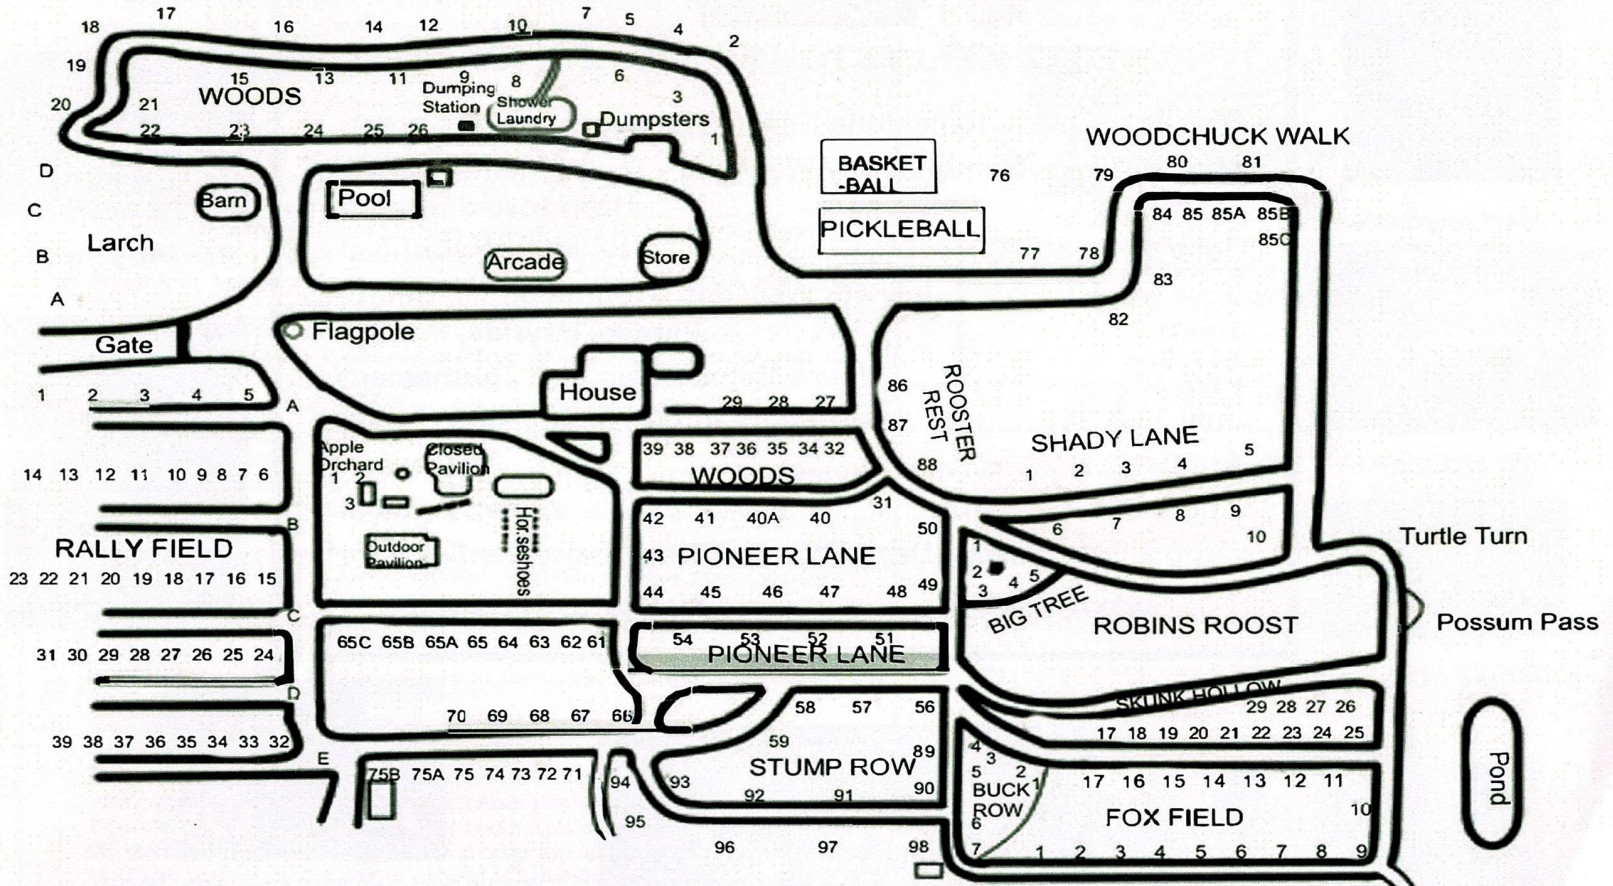

# SITE MAP

**KELLYSTONE PARK'S 9-HOLE GOLF COURSE IS NOW OPEN**

GOLF COURSE

**2022 Rates**

**Check-in: 3pm - Check-out: 2pm**

6  
• 8  
• 7  
• 9  
• 1  
• 2  
• 3  
• 4  
• 5