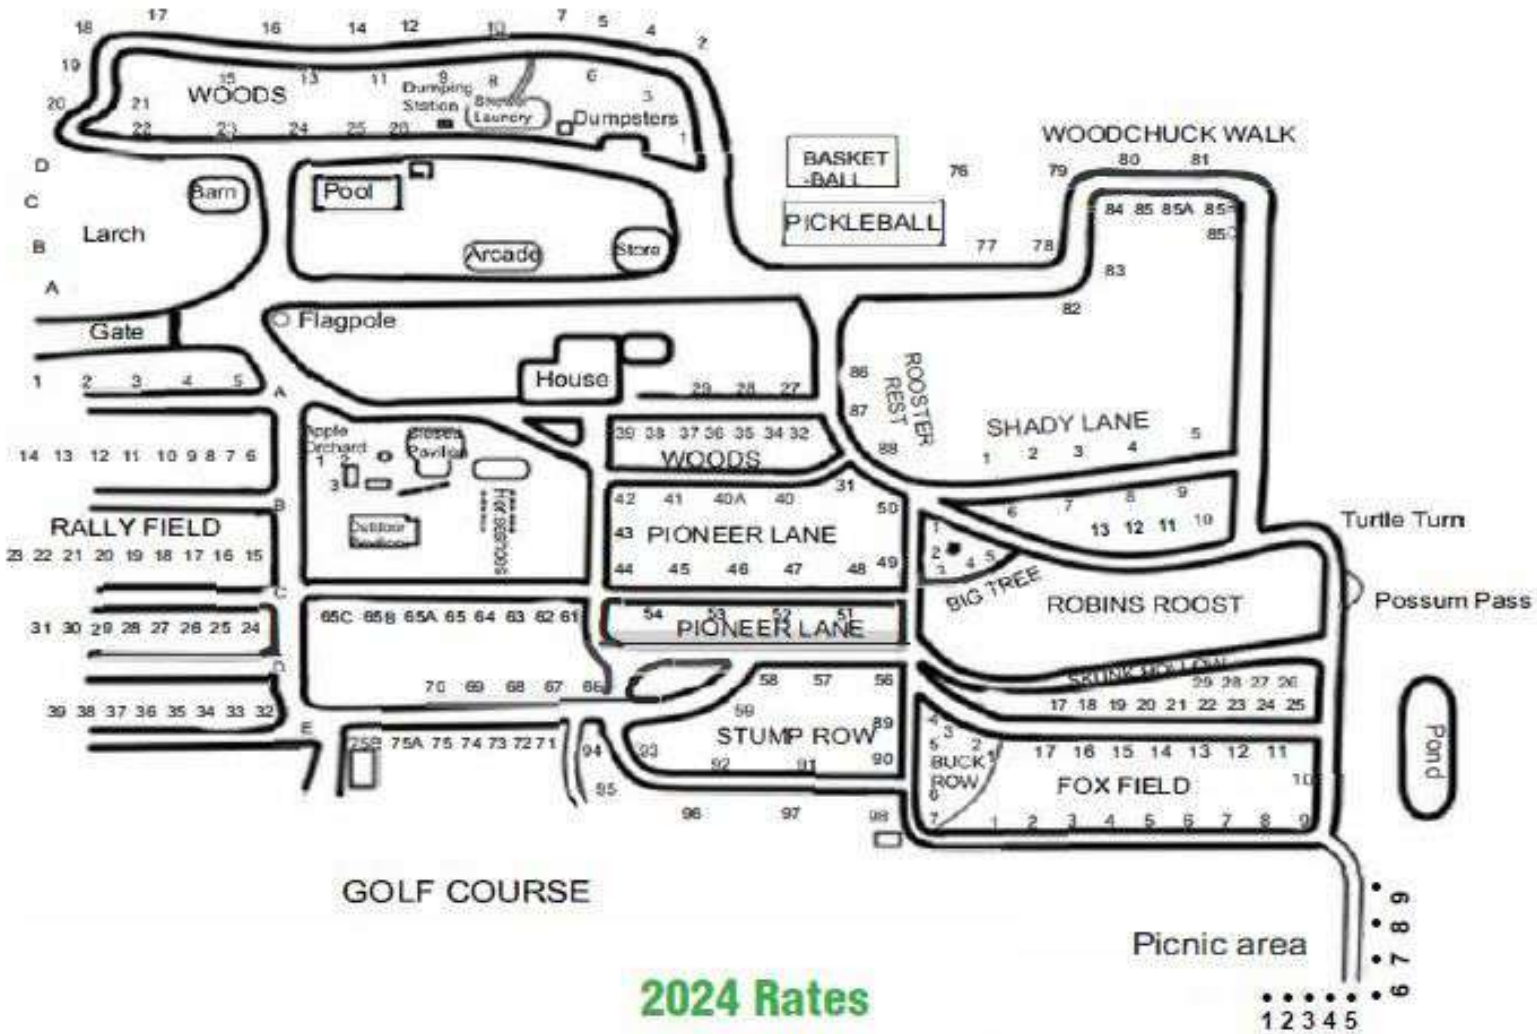

SITE MAP
KELLYSTONE PARK'S 9-HOLE GOLF COURSE IS NOW OPEN

2024 Rates

Check-in: 3 pm Check out: 2 pm

(All rates include 2 adults & dependent children under 18 years old. All others are extra)

NON-SEASONAL WEEKEND RATES

Basic
E&W
EW&S

Regular

\$40 C/C \$42
\$48 C/C \$50
\$52 C/C \$54

Special

\$42 C/C \$44
\$50 C/C \$52
\$54 C/C \$56